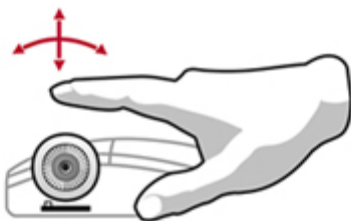

Traveler 900

Wireless notebook mouse

It's time to experience a quality and stylish notebook mouse from the latest generation of the classic Traveler series from Genius~ Traveler 900 which provides more user friendly features and is easy to carry along with notebook.

Features with 'Turbo scroll' function for instant browsing over long page documents or Internet pages and the advanced 1600 dpi optical engine, Traveler 900 is great in movement control as well as excellent anti-interference function for its advanced 2.4GHz wireless solution. Plus it includes a micro receiver where it can be stored inside of the mouse. And the power saving solution is designed for an extended battery life for up to 8 months.

Thus, for a true mini and streamline mouse, there is nothing better than Traveler 900. It is available in piano black to match perfectly with any contemporary notebook environment. Contact your sales representatives now for more information.